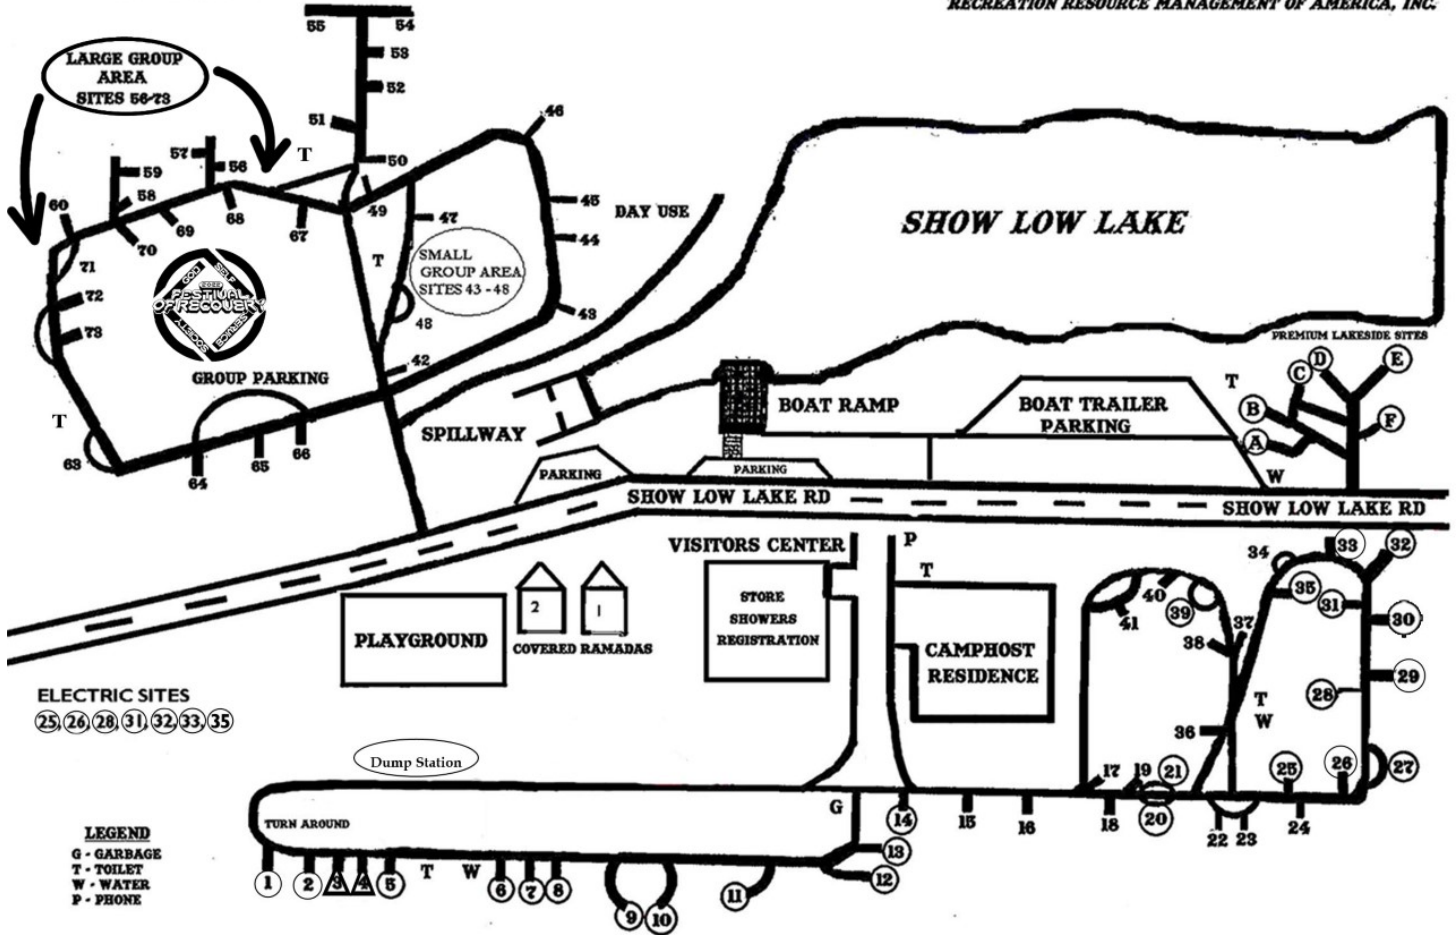

SHOW LOW LAKE CAMPGROUND

5800 SHOW LOW LAKE RD.
LAKESIDE, AZ 85929

FOR RESERVATIONS CALL
1-888-537-7762

CIRCLED SITES AND GROUP SITES
CAN BE RESERVED

OPERATED UNDER SPECIAL USE PERMIT BY:
RECREATION RESOURCE MANAGEMENT OF AMERICA, INC.

ELECTRIC SITES
25 26 28 31 32 33 35

LEGEND
 G - GARBAGE
 T - TOILET
 W - WATER
 P - PHONE