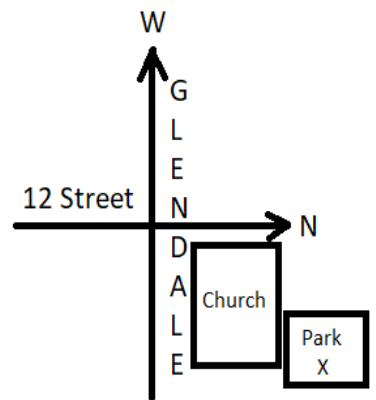

Bring Your Blanket & Chairs

Human Hungry Hippo

Giant Yahtzee

Giant Jenga

Corn Hole

Bocce Ball

Ping Pong

*Come Play
Come Play*

UPPER SECTION	HOW TO SCORE	GAME #1	GAME #2	GAME #3	GAME #4	GAME #5	GAME #6
Aces	● = 1 Count and Add Only Aces						
Twos	●● = 2 Count and Add Only Twos						
Threes	●●● = 3 Count and Add Only Threes						
Fours	●●●● = 4 Count and Add Only Fours						
Fives	●●●●● = 5 Count and Add Only Fives						
Sixes	●●●●●● = 6 Count and Add Only Sixes						
TOTAL SCORE	→						
BONUS	If total score is 63 or over SCORE 35						
TOTAL	→						
LOWER SECTION							
3 of a kind	Add Total Of All Dice						
4 of a kind	Add Total Of All Dice						
Full House	SCORE 25						
Sm. Straight	Sequence of 4 SCORE 30						
Lg. Straight	Sequence of 5 SCORE 40						
YAHTZEE	5 of a kind SCORE 50						
Chance	Score Total Of All 5 Dice						
YAHTZEE BONUS	FOR EACH BONUS SCORE 100 PER ✓						
TOTAL	→						
TOTAL	→						
GRAND TOTAL	→