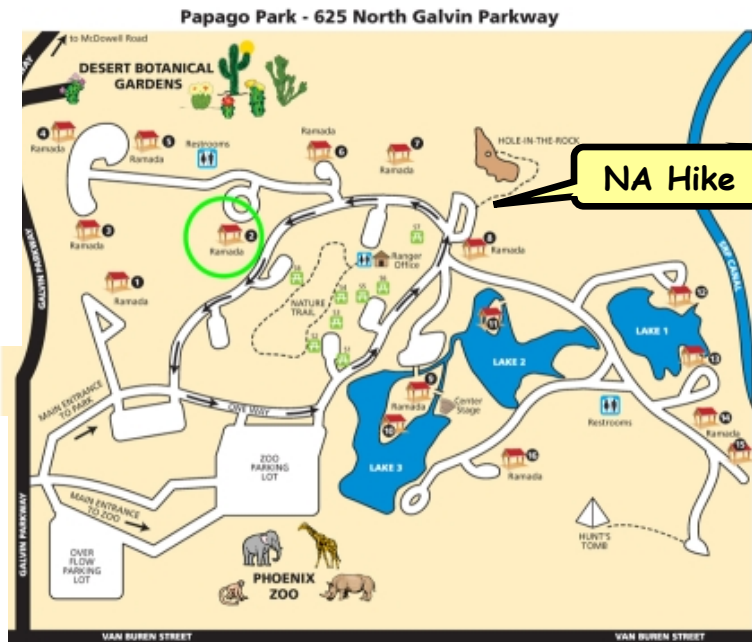

Arizona NA Hikes

Skyline Serenity HIKE

EASY Hiking "Hole-In-The-Rock"

at *PAPAGO PARK*

4th SATURDAY

December 23, 2017

WE Meet: At Evergreen
Park @ 5th St. & Country
Club Rd. in Mesa
@ 9:45AM and leave
@ 10:00AM
Hike start 11:00 AM

DIRECTIONS

Go to Galvin Parkway from
Van Buren. Turn into Zoo
Entrance Road, take first
left to Park. Meet at
Hole in the Rock Parking lot.

BRING: Newcomer, Water, Lunch, Camera, and P.M.A.

Call to let us know to expect you: