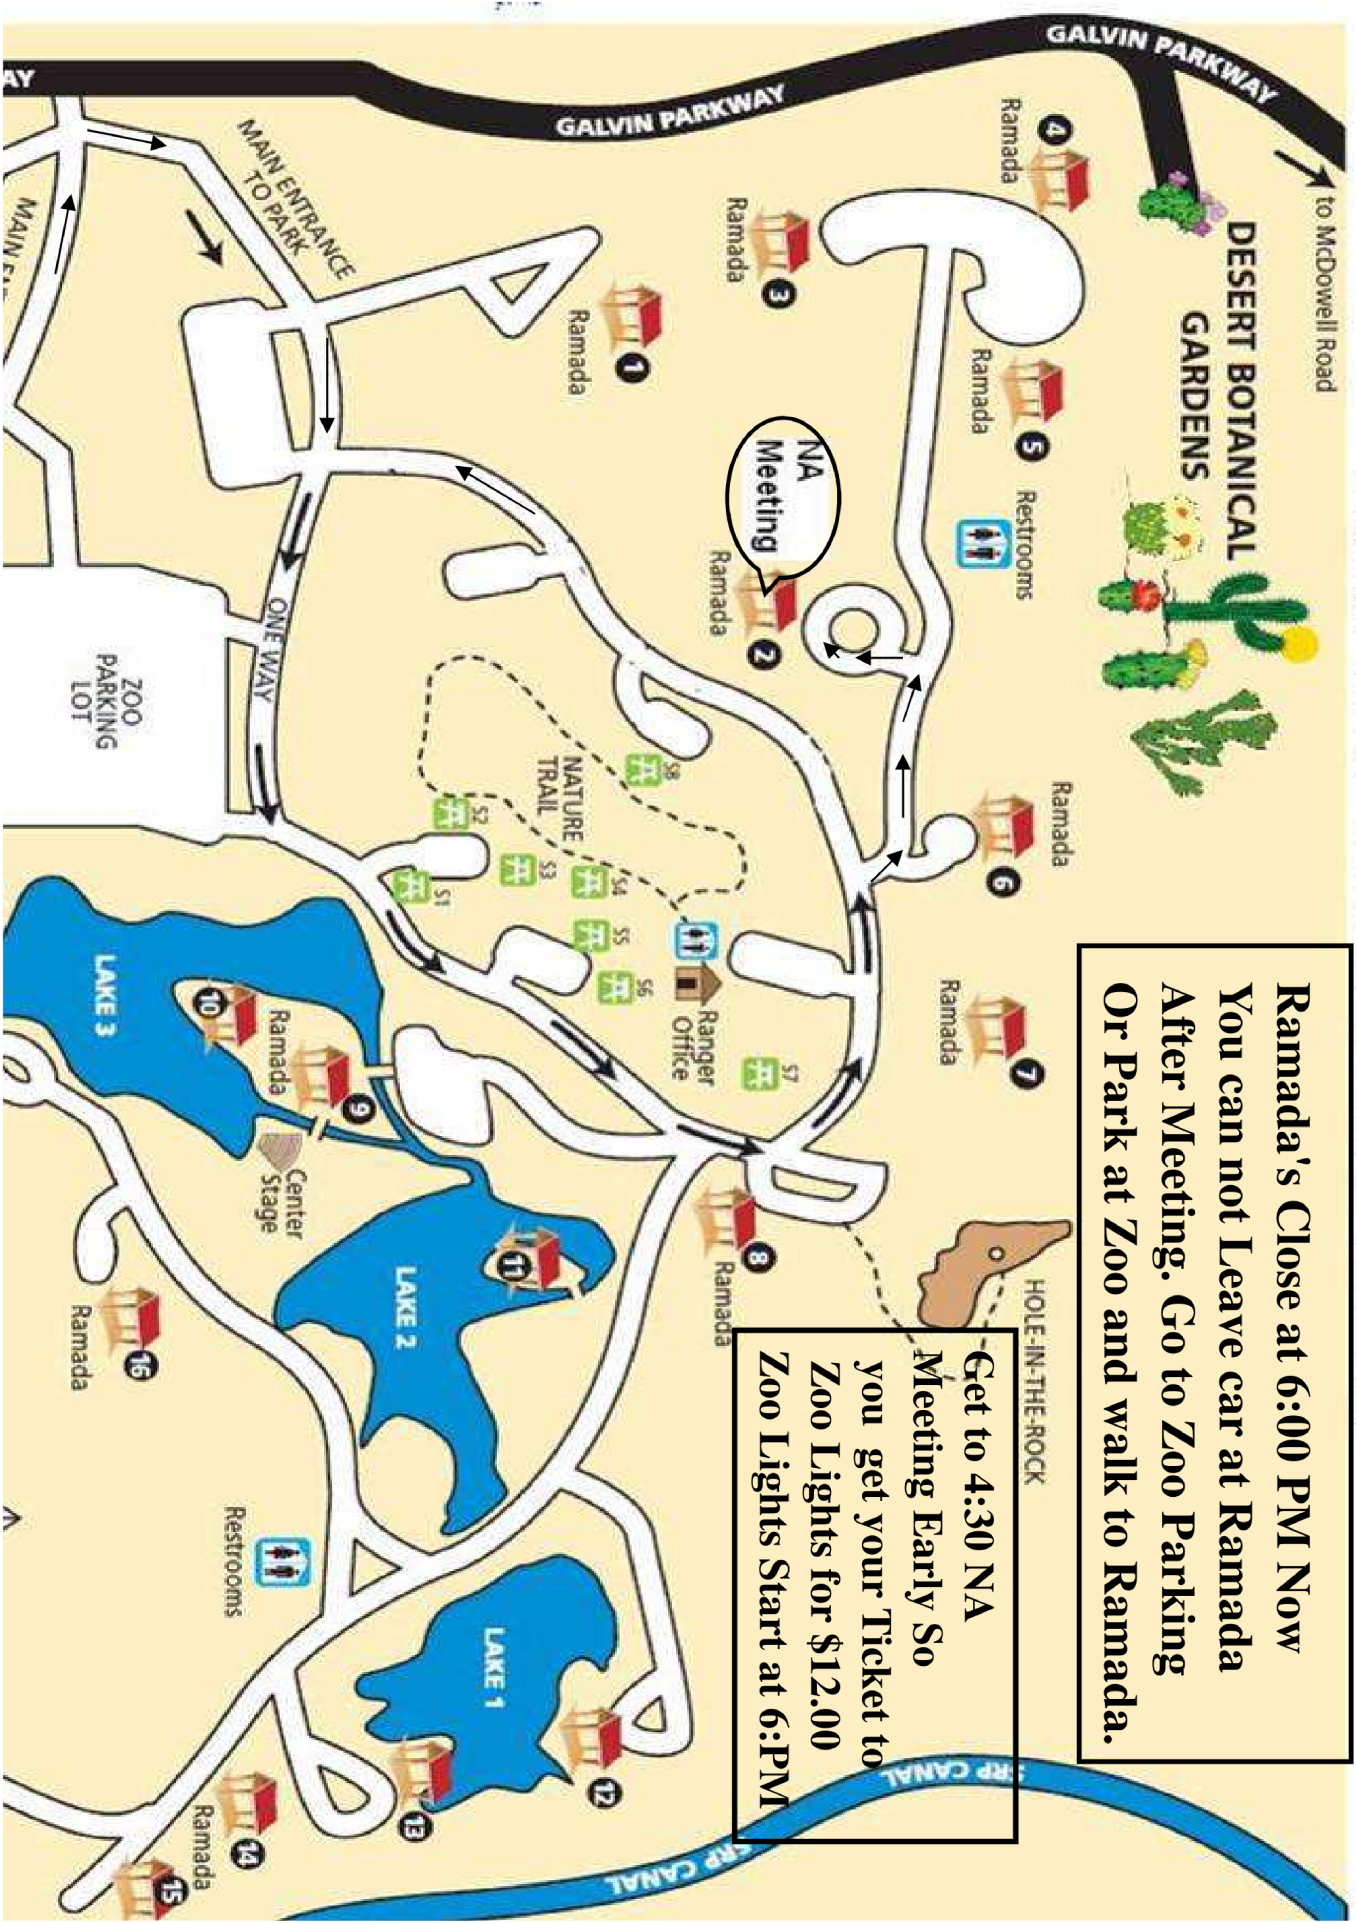

# Papago Park - 625 North Galvin Parkway

**Ramada's Close at 6:00 PM Now  
You can not Leave car at Ramada  
After Meeting. Go to Zoo Parking  
Or Park at Zoo and walk to Ramada.**

**Get to 4:30 NA  
Meeting Early So  
you get your Ticket to  
Zoo Lights for \$12.00  
Zoo Lights Start at 6:PM**